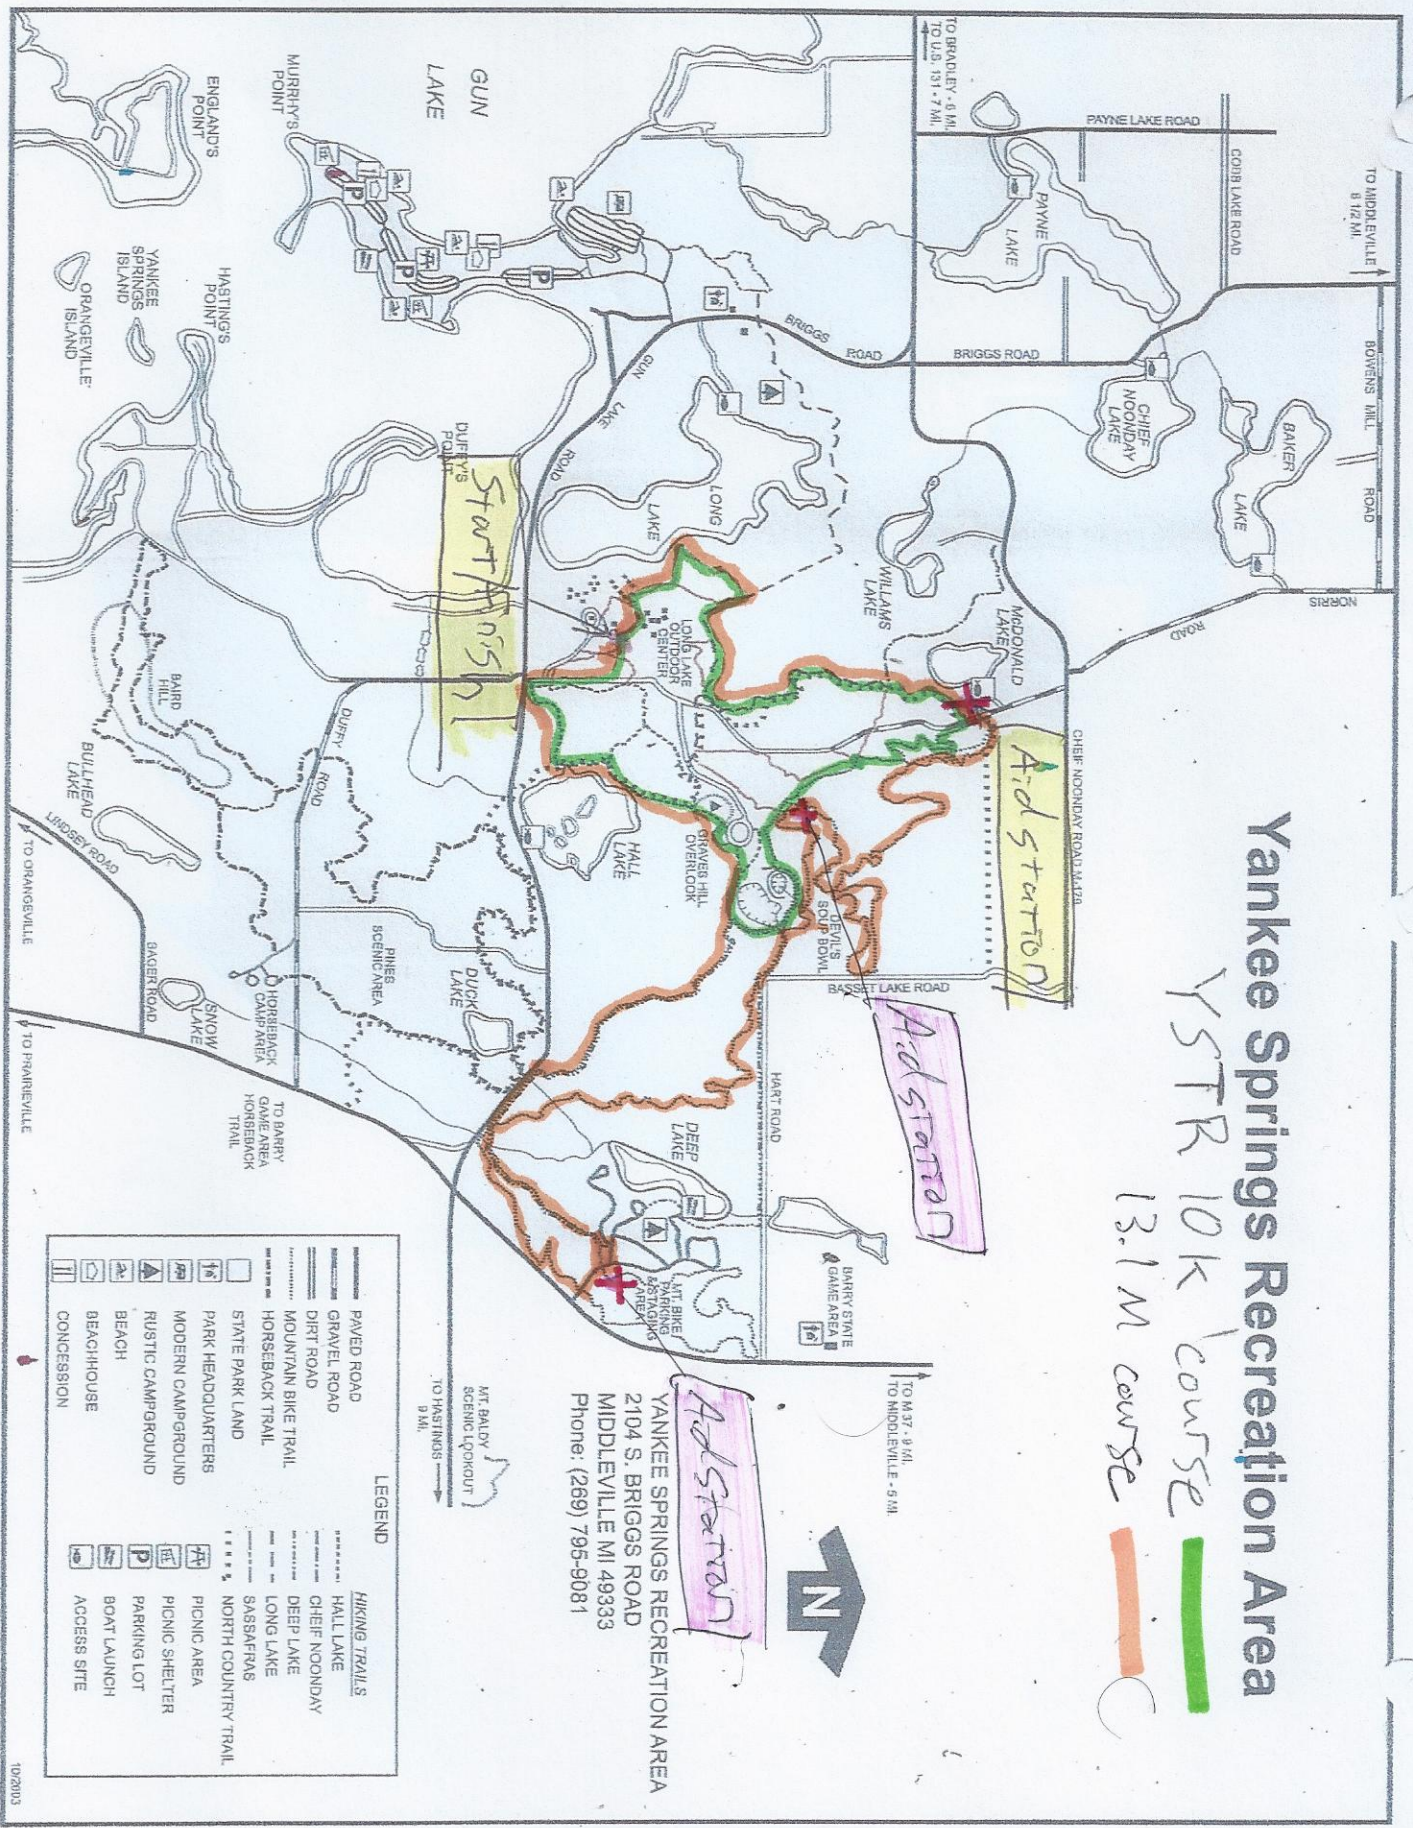

# Yankee Springs Recreation Area

YSTR 10k course  
13.1M course

YANKEE SPRINGS RECREATION AREA  
2104 S. BRIGGS ROAD  
MIDDLEVILLE MI 49333  
Phone: (269) 795-9081

**LEGEND**

|  |                     |  |                     |
|--|---------------------|--|---------------------|
|  | PAVED ROAD          |  | HIKING TRAILS       |
|  | GRAVEL ROAD         |  | HALL LAKE           |
|  | DIRT ROAD           |  | CHIEF NOONDAY       |
|  | MOUNTAIN BIKE TRAIL |  | DEEP LAKE           |
|  | HORSEBACK TRAIL     |  | LONG LAKE           |
|  | STATE PARK LAND     |  | SASSAFRAS           |
|  | PARK HEADQUARTERS   |  | NORTH COUNTRY TRAIL |
|  | MODERN CAMPGROUND   |  | PICNIC AREA         |
|  | RUSTIC CAMPGROUND   |  | PICNIC SHELTER      |
|  | BEACH               |  | PARKING LOT         |
|  | BEACHHOUSE          |  | BOAT LAUNCH         |
|  | CONCESSION          |  | ACCESS SITE         |