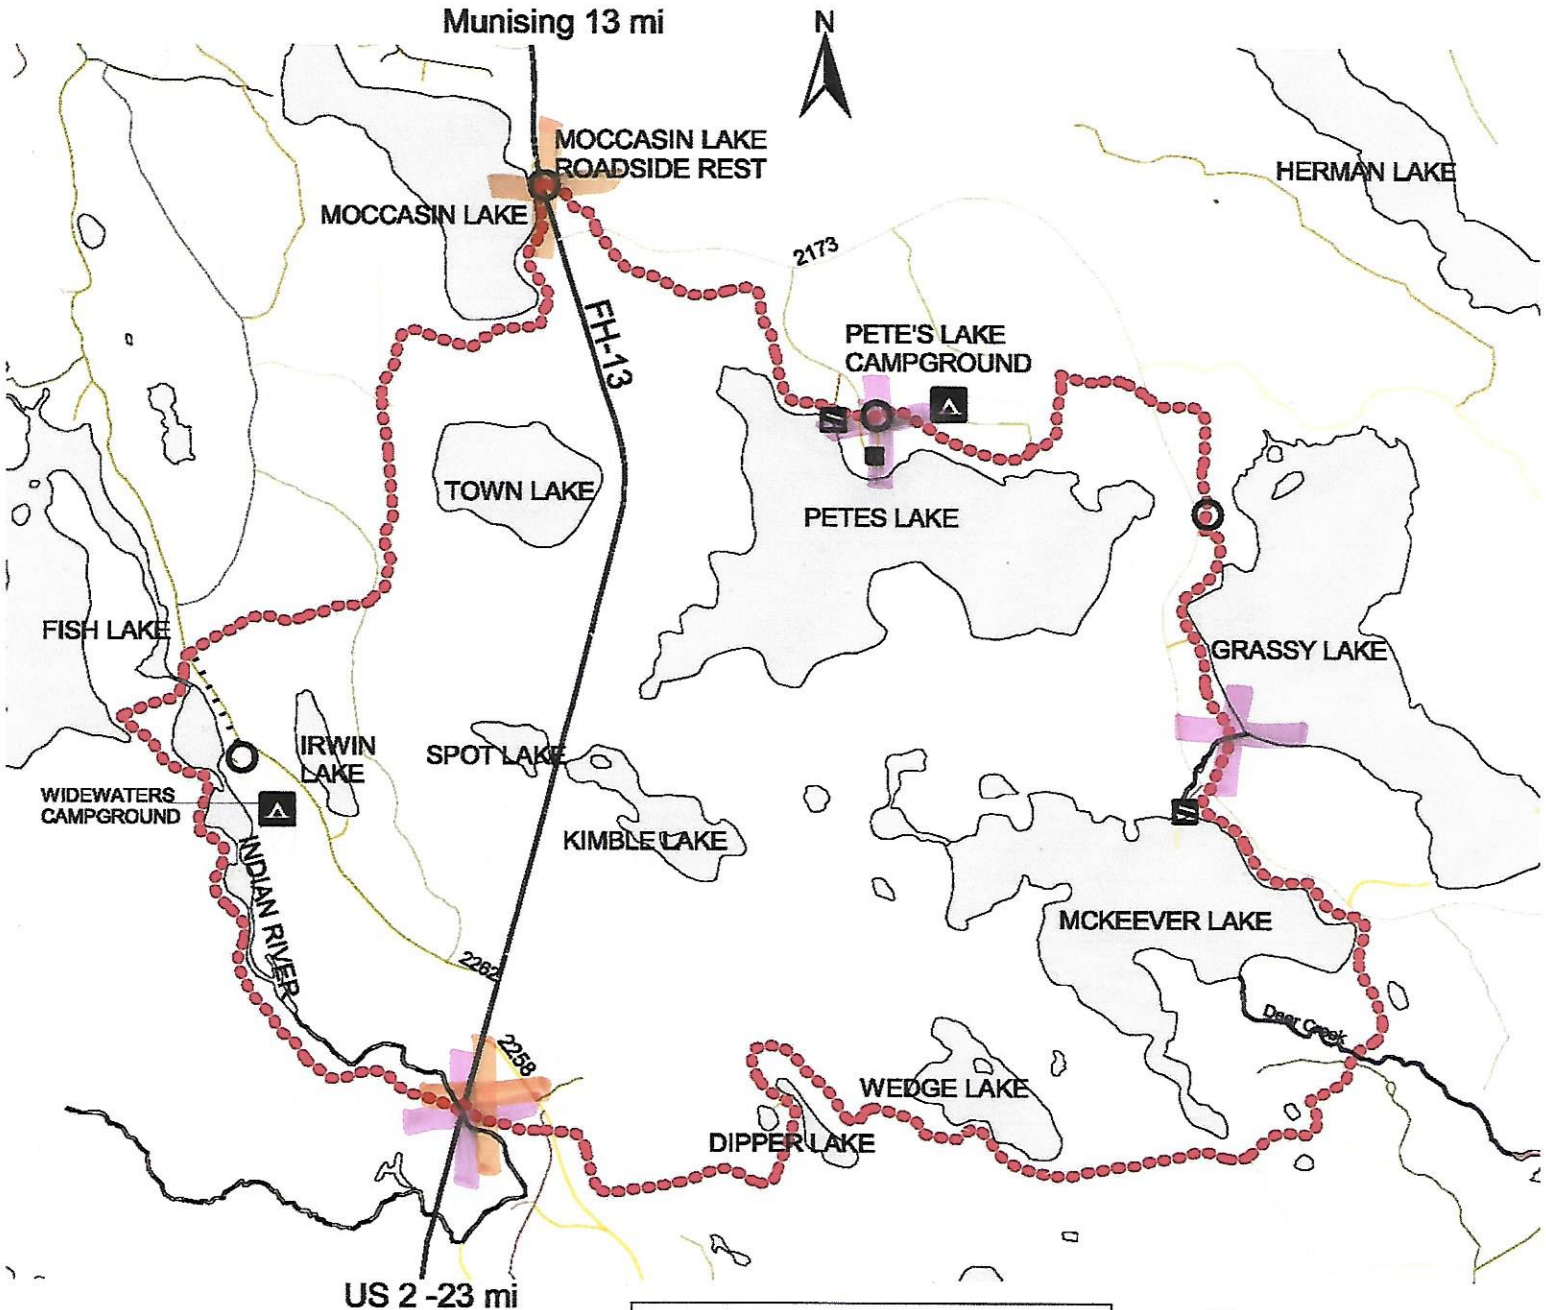

Bruno's Run

Hiking Trail
9 mi/14.48 km

MAP LEGEND	
	Trail Head
	Campground
	Boat Launch
	Trail
	Forest Road
	Creek/River

aid station
 crossing guard

4/1/2003