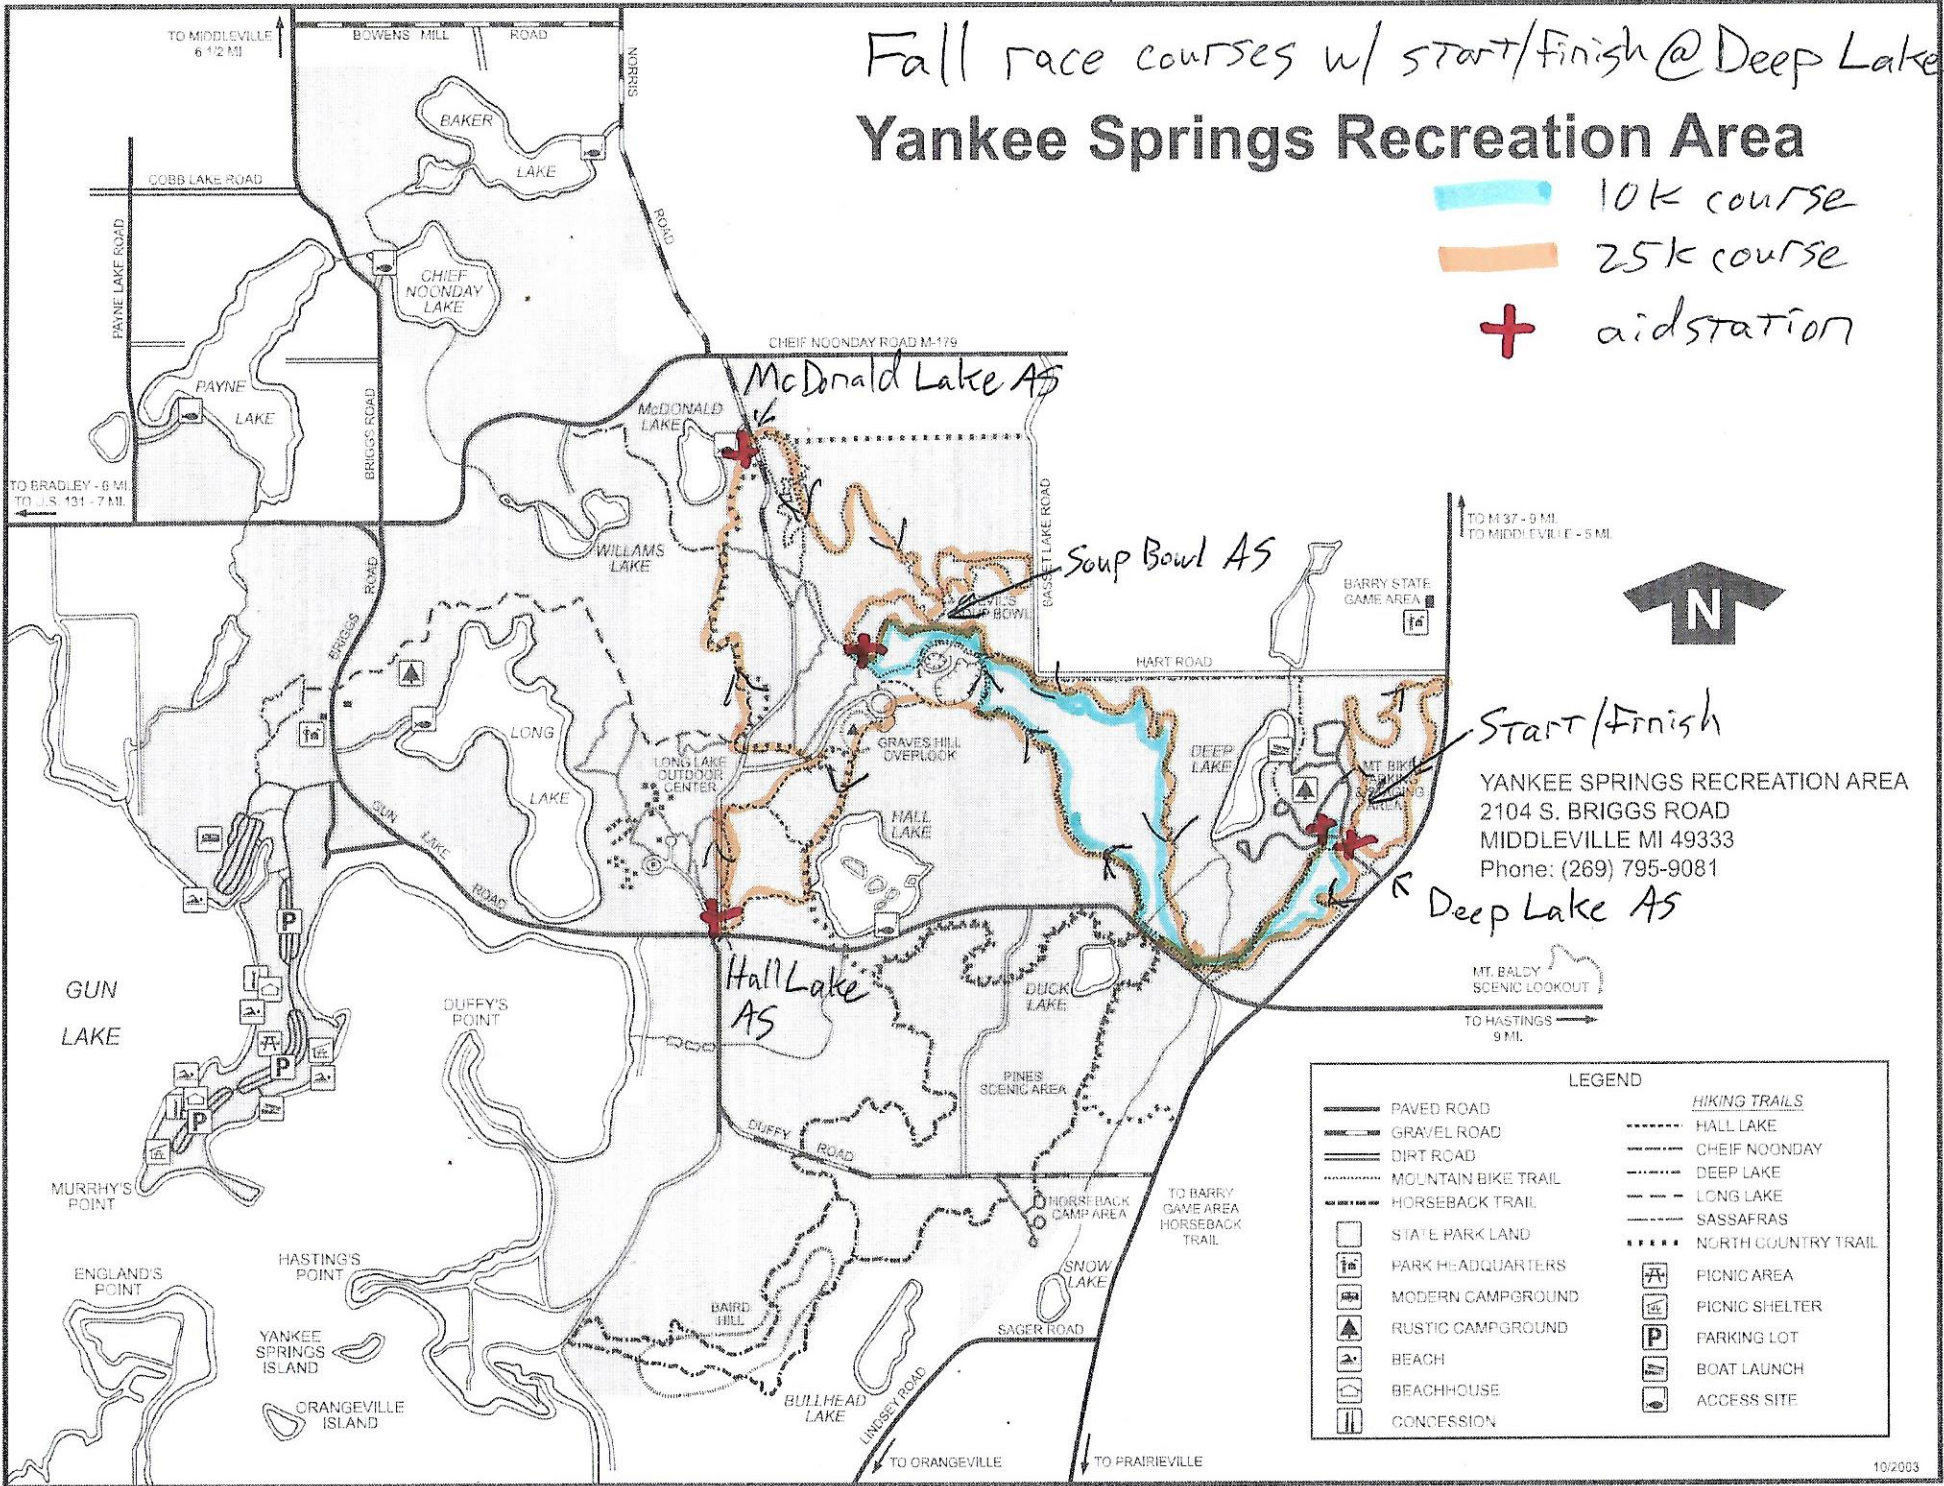

Fall race courses w/ start/finish @ Deep Lake
Yankee Springs Recreation Area

-  10k course
-  25k course
-  aidstation

Start/Finish
 YANKEE SPRINGS RECREATION AREA
 2104 S. BRIGGS ROAD
 MIDDLEVILLE MI 49333
 Phone: (269) 795-9081

LEGEND			
	PAVED ROAD		HALL LAKE
	GRAVEL ROAD		CHEIF NOONDAY
	DIRT ROAD		DEEP LAKE
	MOUNTAIN BIKE TRAIL		LONG LAKE
	HORSEBACK TRAIL		SASSAFRAS
	STATE PARK LAND		PICNIC AREA
	PARK HEADQUARTERS		PICNIC SHELTER
	MODERN CAMPGROUND		PARKING LOT
	RUSTIC CAMPGROUND		BOAT LAUNCH
	BEACH		ACCESS SITE
	BEACHHOUSE		
	CONCESSION		